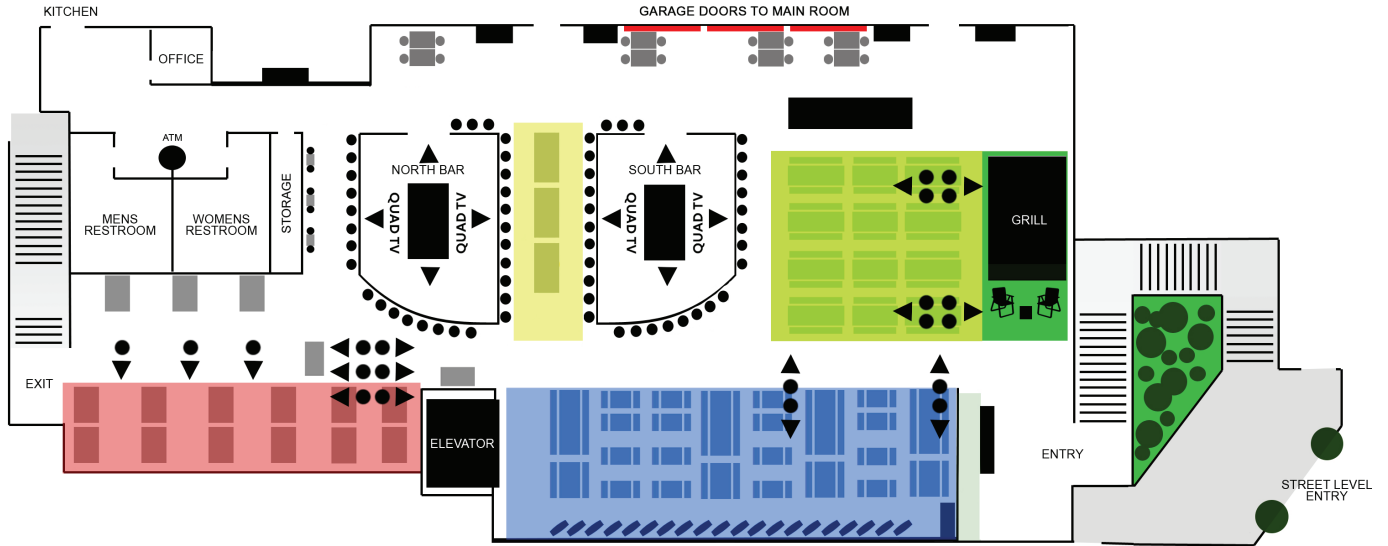

BEER PARK LAS VEGAS

NORMAL OPERATIONS TABLE MAP

- OUTDOOR LOOKOUT & LOUNGE
- OUTDOOR LOOKOUT & LOUNGE
- OUTDOOR PICNIC
- OUTDOOR HIGH TOPS
- TV
- TV FACING DIRECTION

LAS VEGAS BLVD

- INDOOR TABLES
- INDOOR PREMIUM TABLES
- INDOOR BAR SEATS
- TV
- TV FACING DIRECTION